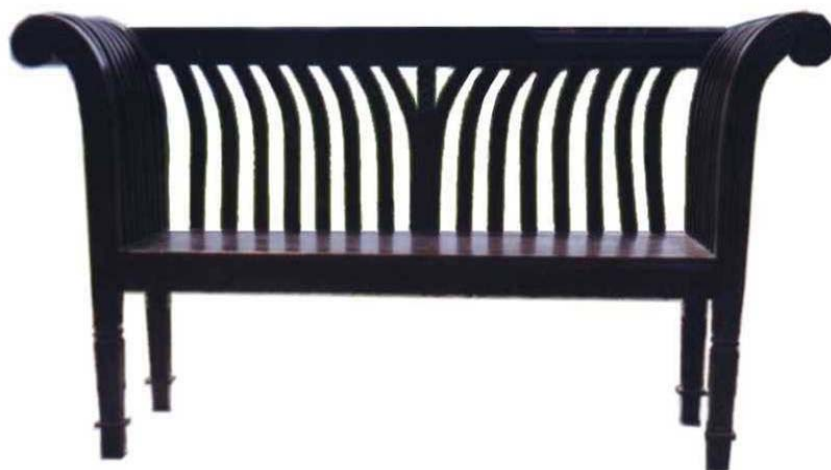

AF-CHR041LT, Italy side-chair  
Material : Teak, leather

AF-CHR008, Raffles II arm-chair  
Material : Teak, Cane-webbing

AF-CHR008L, Rafles II arm-chair  
Material : Teak, Leather

AF-CHR007, Raffles II side-chair  
Material : Teak, Cane-webbing

AF-CHR063, Counter stool side-chair  
Material : Teak, Leather

AF-CHR064, Barstool side-chair  
Material : Teak

Code : AF-CHR050RT

Name : Lazy arm-chair

Size (WxDxH) : 60 x 67 x 92 cm

Material : Teak, rattan

Finishing : Politur / spray

AF-CHR050 LT, Lazy-long arm-chair

Size (WxDxH) : 65 x 210 x 103 cm

Material : Teak, Leather

AF-BEN001, Paris bench 01

Size (WxDxH) : 136 x 43 x 68 cm

Material : Teak, Rattan

AF-BEN002, Paris bench 02  
Size (WxDxH) : 120 x 43 x 69  
cm  
Material : Teak

AF-BEN003, Royal Bench  
Size (WxDxH) : 152 x 60 x 82  
cm  
Material : Teak  
**Available in Knock-down**

AF-BEN005, Jailed bench  
Size (WxDxH) : 120 x 50 x 80  
cm  
Material : Teak

AF-BEN004, Java bench  
Size (WxDxH) : 144 x 67 x 77  
cm  
Material : Teak, Rattan