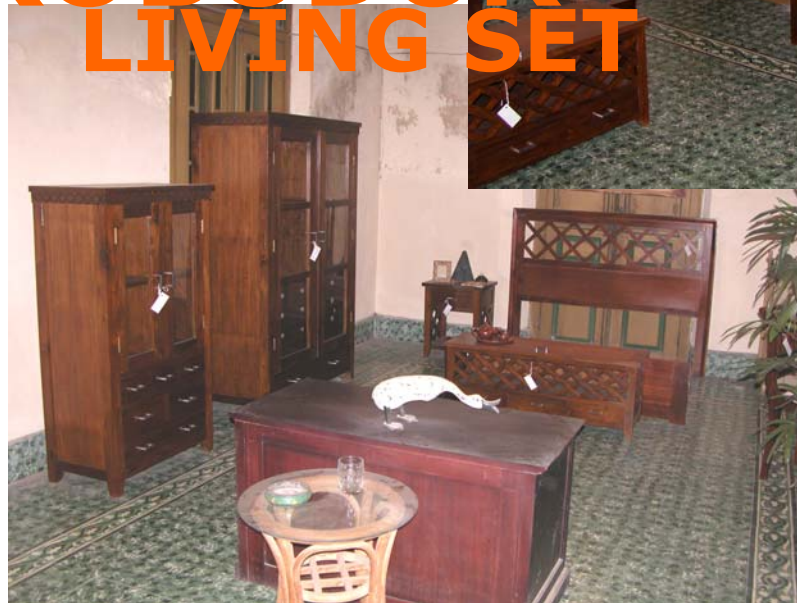

- ▲ RUSTIC STYLE SET
- ▲ MALIOBORO SET
- ▲ KERATON SET
- ▲ PRAMBANAN SET
- ▲ HOME

# BOROBUDUR LIVING SET

**BOROBUDUR**  
Headboard  
160 x 120 x 5 cm  
Teak, Hand polished  
antique light brown

**BOROBUDUR**  
bed side table  
50 x 40 x 60 cm  
Teak, Hand polished  
antique light brown

**BOROBUDUR** dressing table  
120 x 40 x 45 cm  
Teak, Hand polished  
antique light brown

**BOROBUDUR** mirror frame  
120 x 80 x 5 cm  
Teak, Hand polished  
antique light brown

**BOROBUDUR Chest cabinet**  
6 drawer, 2 glass doors  
80 x 45 x 140 cm  
Teak, Hand polished  
antique light brown

**BOROBUDUR wardrobe cabinet**  
11 drawer inside  
120 x 55 x 180 cm  
Teak, Hand polished  
antique light brown

**BOROBUDUR Trunk**  
3 drawers  
120 x 40 x 45 cm  
Teak, Hand polished  
antique light brown