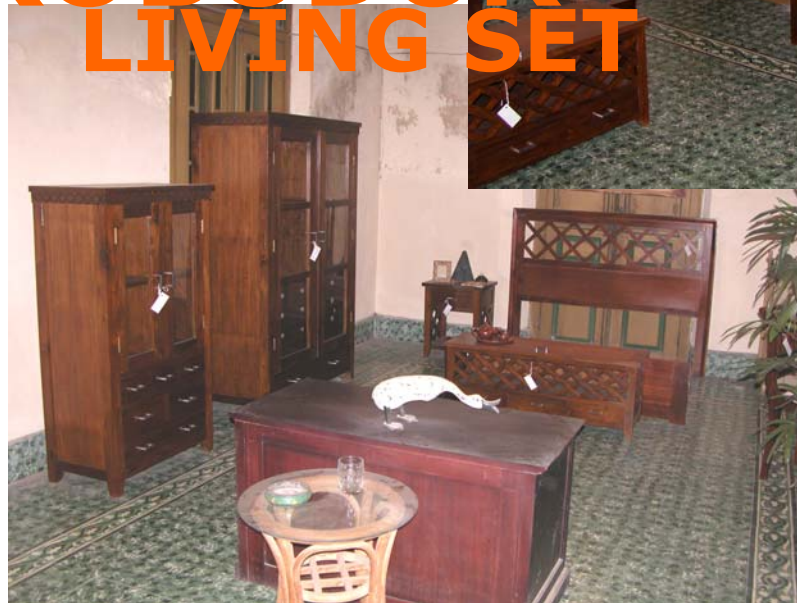

- ▲ RUSTIC STYLE SET
- ▲ MALIOBORO SET
- ▲ KERATON SET
- ▲ PRAMBANAN SET
- ▲ HOME

BOROBUDUR LIVING SET

exclusive set design
the borobudur program

BOROBUDUR
Headboard
160 x 120 x 5 cm
Teak, Hand polished
antique light brown

BOROBUDUR
bed side table
50 x 40 x 60 cm
Teak, Hand polished
antique light brown

BOROBUDUR dressing table
120 x 40 x 45 cm
Teak, Hand polished
antique light brown

BOROBUDUR mirror frame
120 x 80 x 5 cm
Teak, Hand polished
antique light brown

BOROBUDUR Chest cabinet
6 drawer, 2 glass doors
80 x 45 x 140 cm
Teak, Hand polished
antique light brown

BOROBUDUR wardrobe cabinet
11 drawer inside
120 x 55 x 180 cm
Teak, Hand polished
antique light brown

BOROBUDUR Trunk
3 drawers
120 x 40 x 45 cm
Teak, Hand polished
antique light brown

BOROBUDUR SC
for dressing
48 x 50 x 90 cm
Teak, Hand polished
antique light brown